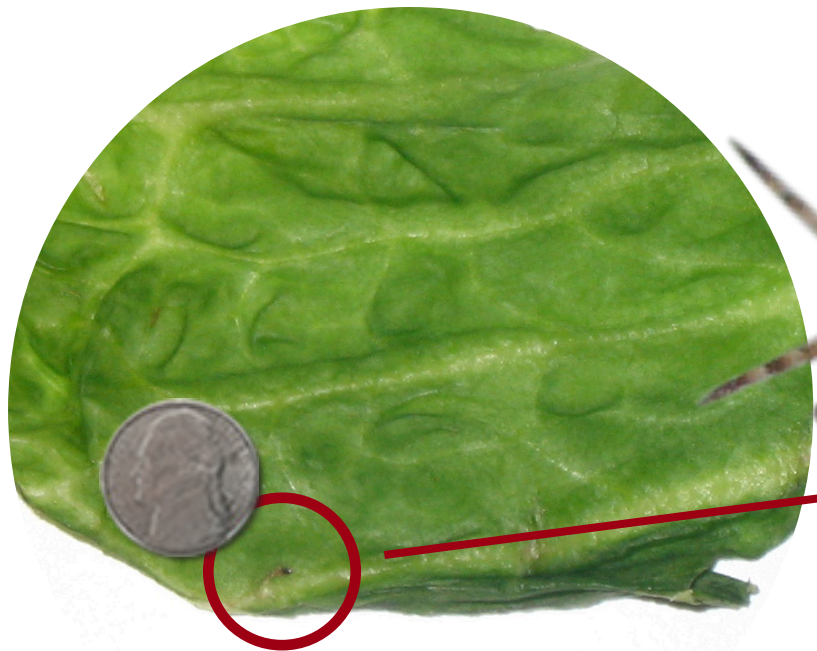

WHAT DO Bugs LOOK LIKE?

BUGS MAGNIFIED FOR DETAIL

APHID

primarily found on
ALL GREEN VEGETABLES | STRAWBERRIES

LEAF MINER

primarily found on
SCALLION | LEEKS

THRIP [ADULT]

primarily found on
GREENS | STRAWBERRIES

THRIP [NYMPH]

primarily found on
GREENS | STRAWBERRIES

MITES

primarily found on
GREENS | GARLIC | STRAWBERRIES

VEGETABLE FLY

primarily found on
GREENS

FOR MORE INFORMATION CALL 410.484.4110 OR VISIT WWW.STAR-K.ORG